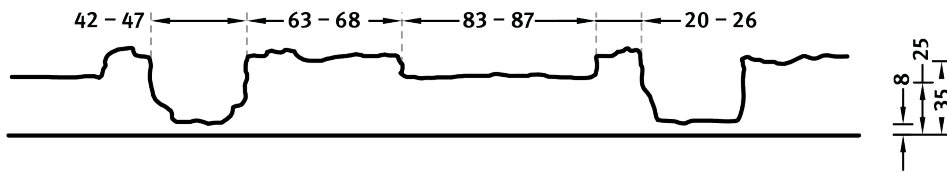

1/01 AMRUM

A brickwork-like abstract pattern. An invigorating effect is created through the alternately protruding and receding coated plates.

DIMENSIONS

Uses	Dimensions (mm)	Order Number
100	-	-
50	▲ 5000 × ► 1000	F 1001
10	▲ 5000 × ► 1000	T 1001

100-timer formliners are supplied in an individual dimension within the maximum indicated dimensions.

The specified widths of the 10-timer and 50-timer formliners are a fixed dimension and ensure the continuity of the structure in the case of linear patterns. The longitudinal direction of the pattern is variable and can be ordered from 1 m up to the maximum dimension in 50 cm steps.