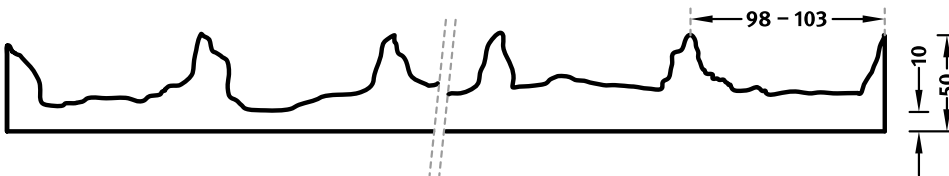

## 1/03 FEHMARN

A wooden pattern with asymmetrically butt-joined masts that appear round. The individual masts are irregularly planed so that individual elements protrude more than others.

### DIMENSIONS

Uses	Dimensions (mm)	Order Number
100	-	-
50	▲ 5000 × ► 1000	F 1003
10	▲ 5000 × ► 1000	T 1003

100-timer formliners are supplied in an individual dimension within the maximum indicated dimensions.

The specified widths of the 10-timer and 50-timer formliners are a fixed dimension and ensure the continuity of the structure in the case of linear patterns. The longitudinal direction of the pattern is variable and can be ordered from 1 m up to the maximum dimension in 50 cm steps.