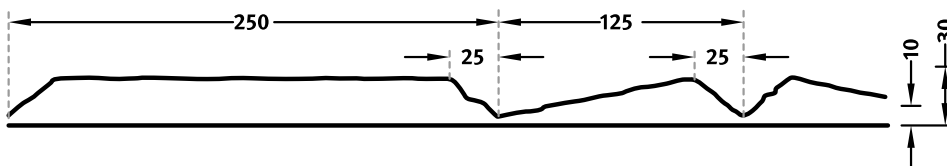

1/06 JUIST

A wooden pattern with adjacently aligned, small squares. The squares are characterized by overlapping, tapered wooden boards with a slight grain.

DIMENSIONS

Uses	Dimensions (mm)	Order Number
100	-	-
50	▲ 5000 × ► 1000	F 1006
10	▲ 5000 × ► 1000	T 1006

100-timer formliners are supplied in an individual dimension within the maximum indicated dimensions.

The specified widths of the 10-timer and 50-timer formliners are a fixed dimension and ensure the continuity of the structure in the case of linear patterns. The longitudinal direction of the pattern is variable and can be ordered from 1 m up to the maximum dimension in 10 cm steps.