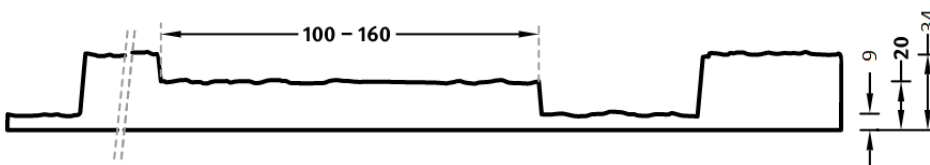

## 1/10 PELLWORM

A vertically running wood pattern with slightly grained boards. The boards are arranged in different heights with an identical spacing.

### DIMENSIONS

Uses	Dimensions (mm)	Order Number
100	-	-
50	▲ 5000 × ► 1000	F 1010
10	▲ 5000 × ► 1000	T 1010

100-timer formliners are supplied in an individual dimension within the maximum indicated dimensions.

The specified widths of the 10-timer and 50-timer formliners are a fixed dimension and ensure the continuity of the structure in the case of linear patterns. The longitudinal direction of the pattern is variable and can be ordered from 1 m up to the maximum dimension in 50 cm steps.