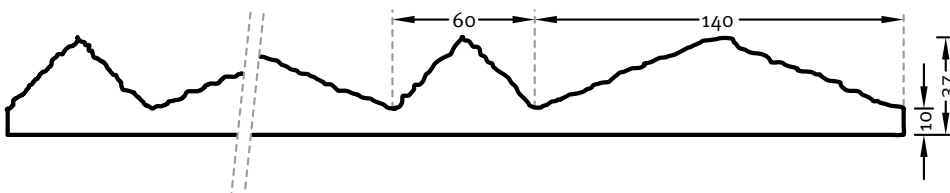

1/11 REICHENAU

A vertically running wood pattern with varyingly wide grooves that appear as if milled into the wood.

DIMENSIONS

Uses	Dimensions (mm)	Order Number
100	-	-
50	▲ 5000 × ► 1000	F 1011
10	▲ 5000 × ► 1000	T 1011

100-timer formliners are supplied in an individual dimension within the maximum indicated dimensions.

The specified widths of the 10-timer and 50-timer formliners are a fixed dimension and ensure the continuity of the structure in the case of linear patterns. The longitudinal direction of the pattern is variable and can be ordered from 1 m up to the maximum dimension in 10 cm steps.