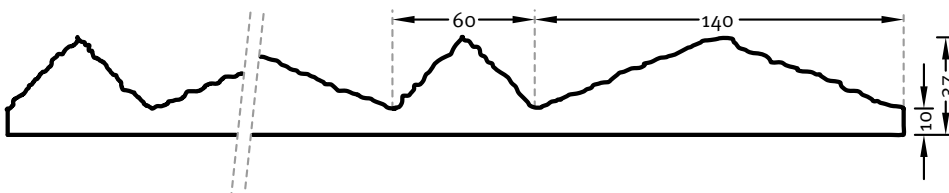

## 1/11 REICHENAU

A vertically running wood pattern with varyingly wide grooves that appear as if milled into the wood.

### DIMENSIONS

Uses	Dimensions (mm)	Order Number
100	-	-
50	▲ 5000 × ► 1000	F 1011
10	▲ 5000 × ► 1000	T 1011

100-timer formliners are supplied in an individual dimension within the maximum indicated dimensions.

The specified widths of the 10-timer and 50-timer formliners are a fixed dimension and ensure the continuity of the structure in the case of linear patterns. The longitudinal direction of the pattern is variable and can be ordered from 1 m up to the maximum dimension in 50 cm steps.