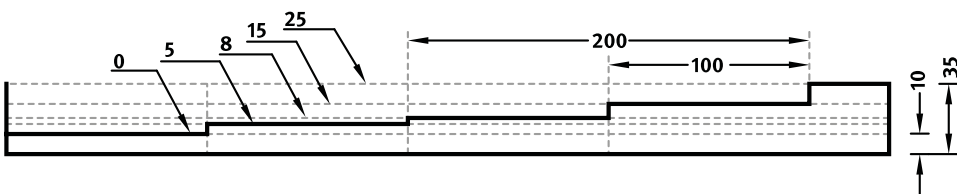

1/12 RÜGEN

The abstract pattern stacks discreetly textured squares of different sizes. Protruding and receding squares ensure interesting lighting effect.

DIMENSIONS

Uses	Dimensions (mm)	Order Number
100	-	-
50	▲ 5000 × ► 1000	F 1012
10	▲ 5000 × ► 1000	T 1012

100-timer formliners are supplied in an individual dimension within the maximum indicated dimensions.

The specified widths of the 10-timer and 50-timer formliners are a fixed dimension and ensure the continuity of the structure in the case of linear patterns. The longitudinal direction of the pattern is variable and can be ordered from 1 m up to the maximum dimension in 50 cm steps.