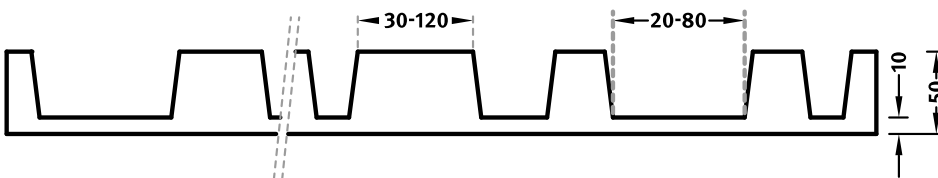

## 1/176 RÁBA

A clear and smooth rib pattern with vertically aligned ribs of varying width and arrangement, separated by 30 to 120-millimeter wide gaps.

### DIMENSIONS

Uses	Dimensions (mm)	Order Number
100	-	-
50	▲ 5000 × ► 1000	F 1176
10	▲ 5000 × ► 1000	T 1176

100-timer formliners are supplied in an individual dimension within the maximum indicated dimensions.

The specified widths of the 10-timer and 50-timer formliners are a fixed dimension and ensure the continuity of the structure in the case of linear patterns. The longitudinal direction of the pattern is variable and can be ordered from 1 m up to the maximum dimension in 50 cm steps.