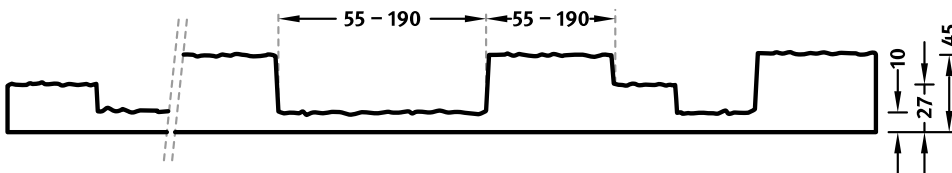

## 1/18 BORNHOLM

A wood pattern with varyingly wide casts on offset layers.

### DIMENSIONS

Uses	Dimensions (mm)	Order Number
100	-	-
50	▲ 4500 × ► 1000	F 1018
10	▲ 4500 × ► 1000	T 1018

100-timer formliners are supplied in an individual dimension within the maximum indicated dimensions.

The specified widths of the 10-timer and 50-timer formliners are a fixed dimension and ensure the continuity of the structure in the case of linear patterns. The longitudinal direction of the pattern is variable and can be ordered from 1 m up to the maximum dimension in 50 cm steps.