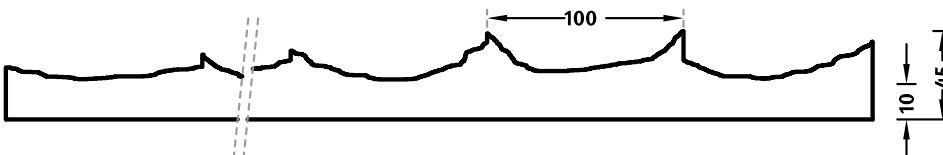

1/24 GOTLAND

A wood pattern with masts in an offset arrangement. The look is reminiscent of a stake wall.

DIMENSIONS

Uses	Dimensions (mm)	Order Number
100	-	-
50	▲ 5000 × ► 1000	F 1024
10	▲ 5000 × ► 1000	T 1024

100-timer formliners are supplied in an individual dimension within the maximum indicated dimensions.

The specified widths of the 10-timer and 50-timer formliners are a fixed dimension and ensure the continuity of the structure in the case of linear patterns. The longitudinal direction of the pattern is variable and can be ordered from 1 m up to the maximum dimension in 10 cm steps.