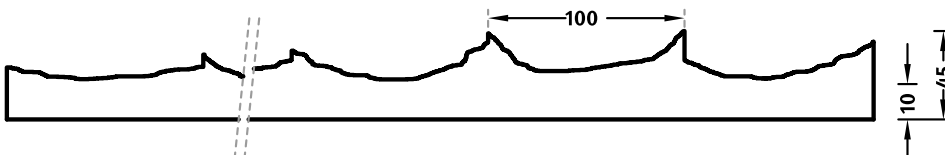

1/24 GOTLAND

A wood pattern with masts in an offset arrangement. The look is reminiscent of a stake wall.

DIMENSIONS

Uses	Dimensions (mm)	Order Number
100	-	-
50	▲ 5000 × ► 1000	F 1024
10	▲ 5000 × ► 1000	T 1024

100-timer formliners are supplied in an individual dimension within the maximum indicated dimensions.

The specified widths of the 10-timer and 50-timer formliners are a fixed dimension and ensure the continuity of the structure in the case of linear patterns. The longitudinal direction of the pattern is variable and can be ordered from 1 m up to the maximum dimension in 50 cm steps.