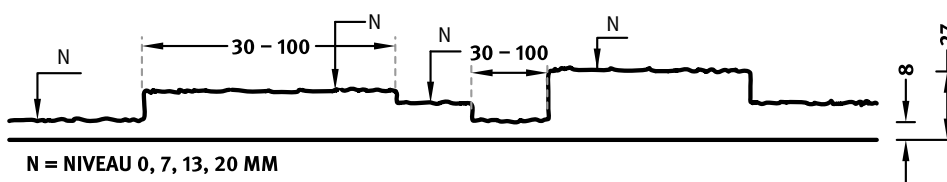

1/317 RUSTIC

A wood pattern with long and short boards. The deep grain lends a rustic-natural and wild look to the façade.

DIMENSIONS

Uses	Dimensions (mm)	Order Number
100	-	-
50	▲ 6000 × ► 1000	F 1317
10	▲ 6000 × ► 1000	T 1317

* visible joint at 3m

100-timer formliners are supplied in an individual dimension within the maximum indicated dimensions.

The specified widths of the 10-timer and 50-timer formliners are a fixed dimension and ensure the continuity of the structure in the case of linear patterns. The longitudinal direction of the pattern is variable and can be ordered from 1 m up to the maximum dimension in 50 cm steps.