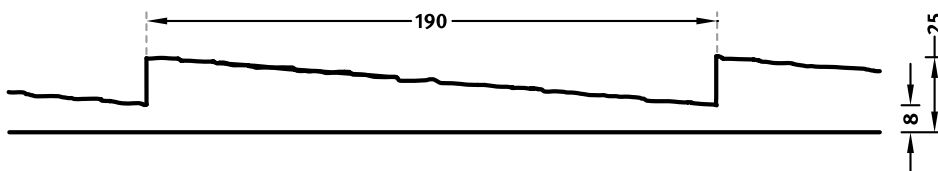

1/331 ETAMPES

A wood pattern with slightly tilted, equally wide boards. The horizontal alignment is reminiscent of a Swedish log-house.

DIMENSIONS

Uses	Dimensions (mm)	Order Number
100	-	-
50	▲ 950 × ► 5500	F 1331
10	▲ 950 × ► 5500	T 1331

100-timer formliners are supplied in an individual dimension within the maximum indicated dimensions.

The specified widths of the 10-timer and 50-timer formliners are a fixed dimension and ensure the continuity of the structure in the case of linear patterns. The longitudinal direction of the pattern is variable and can be ordered from 1 m up to the maximum dimension in 50 cm steps.