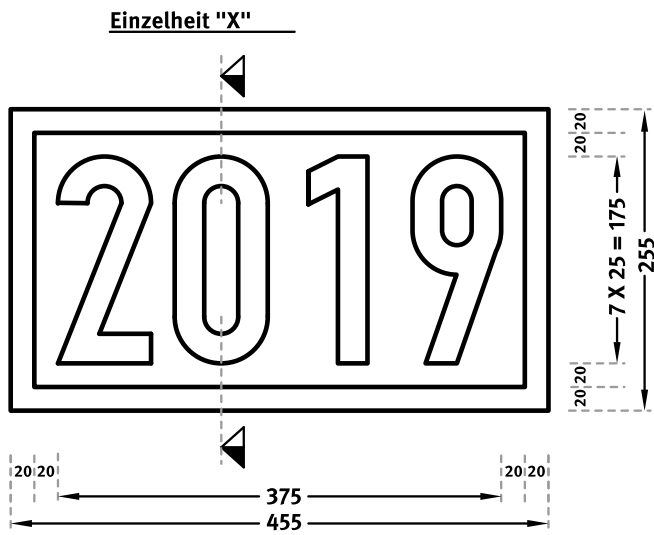

2/100 YEAR

A functional formliner in the shape of the year.

DIMENSIONS

Uses	Dimensions (mm)	Order Number
100	▲ 255 fi×* × ► 455 fi×*	C 2100
50	-	-
10	-	-

Schnitt
A - A

RECKLI HEADQUARTERS

Do you have a question about our products
and would like to get in touch? You can call us
on the following number: