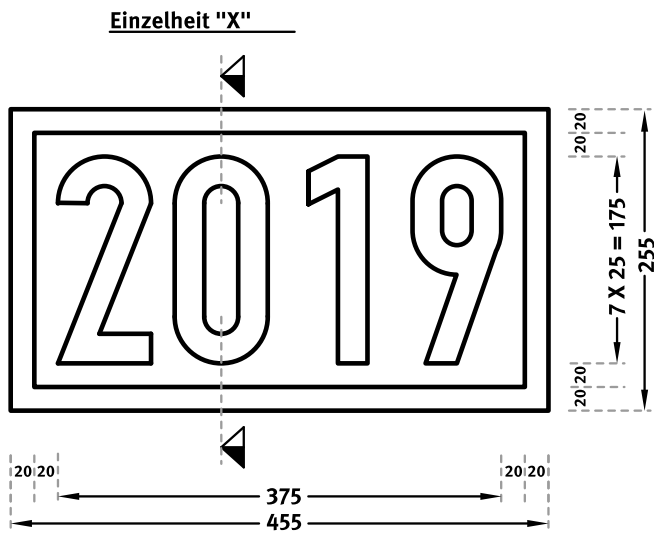

2/100 YEAR

A functional formliner in the shape of the year.

DIMENSIONS

Uses	Dimensions (mm)	Order Number
100	▲ 255 fi×* × ► 455 fi×*	C 2100
50	-	-
10	-	-

Schnitt
A - A

RECKLI HEADQUARTERS

Do you have a question about our products
and would like to get in touch? You can call us
on the following number: