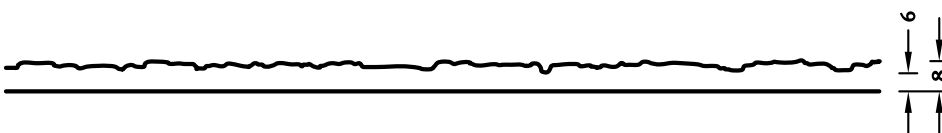

2/102 PARANA

A pattern with a ribbed plaster look with a granulation of up to 4 millimeters.

DIMENSIONS

Uses	Dimensions (mm)	Order Number
100	▲ 7800 × ► 4000	C 2102
50	▲ 6000 × ► 1000	F 2102
10	-	-

rubbed plaster up to 4 mm

100-timer formliners are supplied in an individual dimension within the maximum indicated dimensions.

The specified widths of the 10-timer and 50-timer formliners are a fixed dimension and ensure the continuity of the structure in the case of linear patterns. The longitudinal direction of the pattern is variable and can be ordered from 1 m up to the maximum dimension in 50 cm steps.