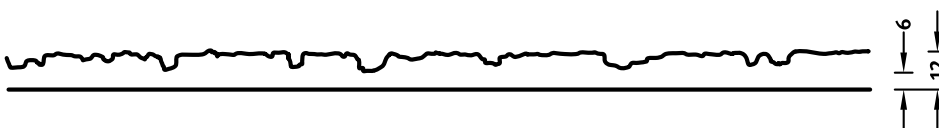

2/105 EUPHRAT

The pattern is reminiscent of sprayed plaster with a very coarse surface.

DIMENSIONS

Uses	Dimensions (mm)	Order Number
100	▲ 7800 × ► 4000	C 2105
50	▲ 6000 × ► 1000	F 2105
10	▲ 6000 × ► 1000	T 2105

sprayed plaster

100-timer formliners are supplied in an individual dimension within the maximum indicated dimensions.

The specified widths of the 10-timer and 50-timer formliners are a fixed dimension and ensure the continuity of the structure in the case of linear patterns. The longitudinal direction of the pattern is variable and can be ordered from 1 m up to the maximum dimension in 10 cm steps.