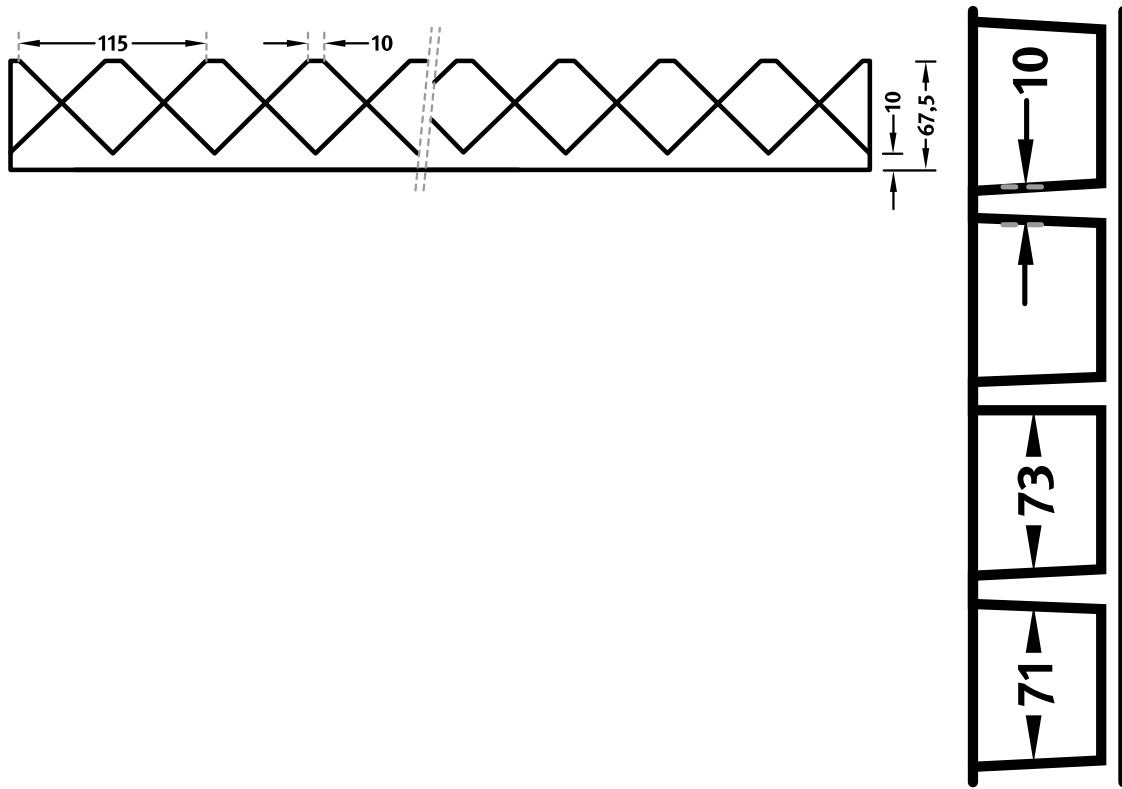

2/141 DACHSTEIN

A horizontal fantasy pattern with offset, protruding triangles. The interesting light and shadow interplay animates the façade and appears to be three-dimensional.

DIMENSIONS

Uses	Dimensions (mm)	Order Number
100	▲ 1000 × ► 3000	C 2141
50	-	-
10	-	-

100-timer formliners are supplied in an individual dimension within the maximum indicated dimensions.

The specified widths of the 10-timer and 50-timer formliners are a fixed dimension and ensure the continuity of the structure in the case of linear patterns. The longitudinal direction of the pattern is variable and can be ordered from 1 m up to the maximum dimension in 50 cm steps.