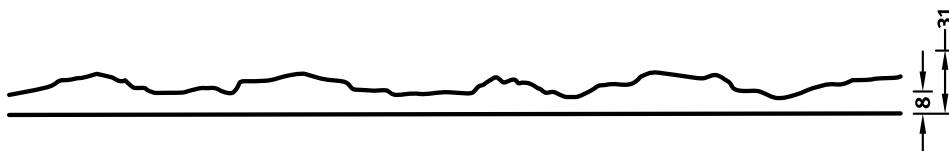

2/151 GIRONDE

An abstract pattern with the texture of wrinkled paper. The surface is smooth.

DIMENSIONS

Uses	Dimensions (mm)	Order Number
100	▲ 10000 × ► 2950	C 2151
50	▲ 6000 × ► 1000	F 2151
10	▲ 6000 × ► 1000	T 2151

100-timer formliners are supplied in an individual dimension within the maximum indicated dimensions.

The specified widths of the 10-timer and 50-timer formliners are a fixed dimension and ensure the continuity of the structure in the case of linear patterns. The longitudinal direction of the pattern is variable and can be ordered from 1 m up to the maximum dimension in 50 cm steps.