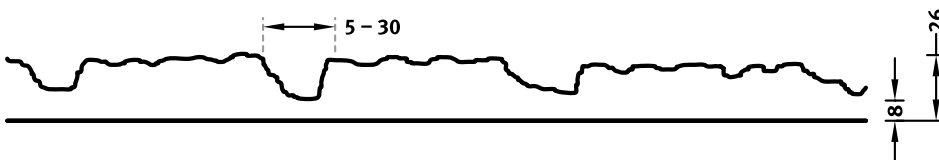

## 2/154 VENTA

A vertically running wood patten with a bamboo-like texture and several large leaves. The surface lets the façade appear like bamboo mesh.

### DIMENSIONS

Uses	Dimensions (mm)	Order Number
100	▲ 2450 × ► 1005	C 2154
50	▲ 2450 × ► 1005	F 2154
10	▲ 2450 × ► 1005	T 2154

100-timer formliners are supplied in an individual dimension within the maximum indicated dimensions.

The specified widths of the 10-timer and 50-timer formliners are a fixed dimension and ensure the continuity of the structure in the case of linear patterns. The longitudinal direction of the pattern is variable and can be ordered from 1 m up to the maximum dimension in 50 cm steps.