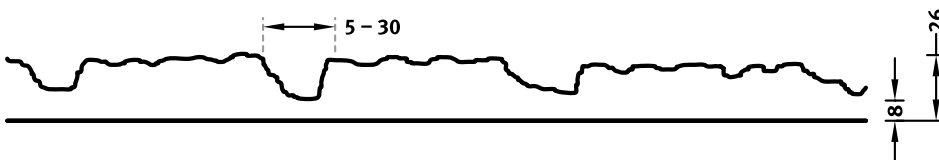

## 2/154 VENTA

A vertically running wood patten with a bamboo-like texture and several large leaves. The surface lets the façade appear like bamboo mesh.

### DIMENSIONS

Uses	Dimensions (mm)	Order Number
100	▲ 2450 × ► 1005	C 2154
50	▲ 2450 × ► 1005	F 2154
10	▲ 2450 × ► 1005	T 2154

100-timer formliners are supplied in an individual dimension within the maximum indicated dimensions.

The specified widths of the 10-timer and 50-timer formliners are a fixed dimension and ensure the continuity of the structure in the case of linear patterns. The longitudinal direction of the pattern is variable and can be ordered from 1 m up to the maximum dimension in 10 cm steps.