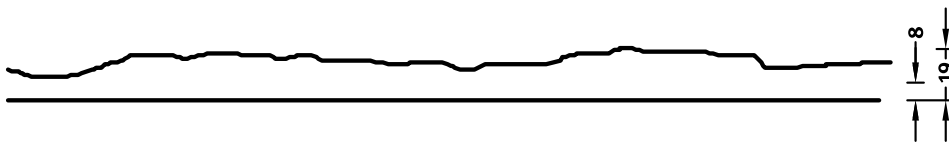

2/157 FICHTELBERG

A rock pattern with slight irregularities. Viewed as a whole, it still appears very even though.

DIMENSIONS

Uses	Dimensions (mm)	Order Number
100	▲ 6000 × ► 3000	C 2157
50	▲ 6000 × ► 3000 (3 × 1000)	F 2157
10	▲ 6000 × ► 3000 (3 × 1000)	T 2157

100-timer formliners are supplied in an individual dimension within the maximum indicated dimensions.

The specified widths of the 10-timer and 50-timer formliners are a fixed dimension and ensure the continuity of the structure in the case of linear patterns. The longitudinal direction of the pattern is variable and can be ordered from 1 m up to the maximum dimension in 50 cm steps.