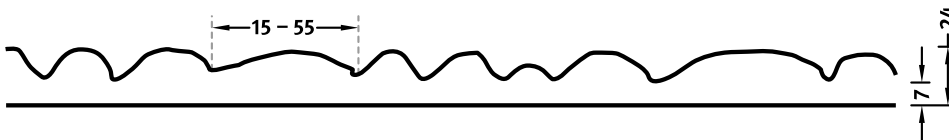

2/186 DALARNA

An abstract pattern with a flame-like texture.
The façade appears playful and wild.

DIMENSIONS

Uses	Dimensions (mm)	Order Number
100	▲ 6900 × ► 3400	C 2186
50	▲ 6000 × ► 1000	F 2186
10	▲ 6000 × ► 1000	T 2186

100-timer formliners are supplied in an individual dimension within the maximum indicated dimensions.

The specified widths of the 10-timer and 50-timer formliners are a fixed dimension and ensure the continuity of the structure in the case of linear patterns. The longitudinal direction of the pattern is variable and can be ordered from 1 m up to the maximum dimension in 50 cm steps.