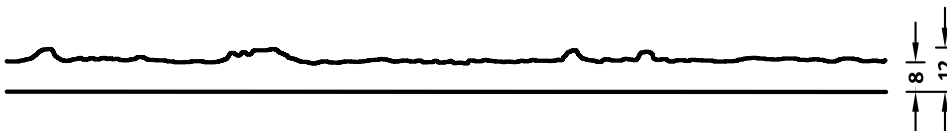

2/209 NEWA

The indented leaf texture of this abstract pattern takes its inspiration from nature. It has a fading effect.

DIMENSIONS

Uses	Dimensions (mm)	Order Number
100	▲ 6000 × ► 3000	C 2209
50	-	-
10	-	-

100-timer formliners are supplied in an individual dimension within the maximum indicated dimensions.

The specified widths of the 10-timer and 50-timer formliners are a fixed dimension and ensure the continuity of the structure in the case of linear patterns. The longitudinal direction of the pattern is variable and can be ordered from 1 m up to the maximum dimension in 50 cm steps.