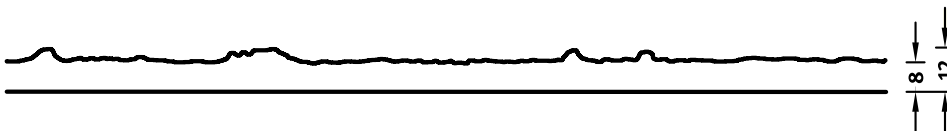

2/209 NEWA

The indented leaf texture of this abstract pattern takes its inspiration from nature. It has a fading effect.

DIMENSIONS

Uses	Dimensions (mm)	Order Number
100	▲ 6000 × ► 3000	C 2209
50	-	-
10	-	-

100-timer formliners are supplied in an individual dimension within the maximum indicated dimensions.

The specified widths of the 10-timer and 50-timer formliners are a fixed dimension and ensure the continuity of the structure in the case of linear patterns. The longitudinal direction of the pattern is variable and can be ordered from 1 m up to the maximum dimension in 10 cm steps.