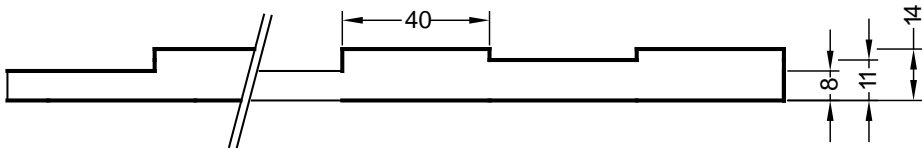

2/212 TYRA

An abstract pattern with horizontally arranged, elongated rectangles., which jump forward and back and create a vivid effect. The height of the sticks is variable.

DIMENSIONS

Uses	Dimensions (mm)	Order Number
100	▲ 6000 × ► 1000	C 2212
50	▲ 6000 × ► 1000	F 2212

100-timer formliners are supplied in an individual dimension within the maximum indicated dimensions.

The specified widths of the 10-timer and 50-timer formliners are a fixed dimension and ensure the continuity of the structure in the case of linear patterns. The longitudinal direction of the pattern is variable and can be ordered from 1 m up to the maximum dimension in 50 cm steps.