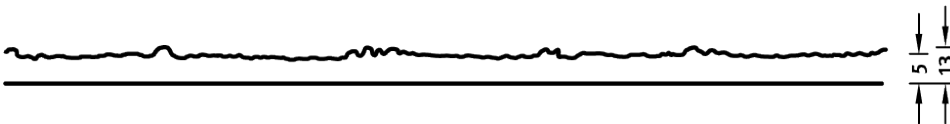

2/227 TIRARI

A wood pattern with the rough-flawy, dry texture of wood.

DIMENSIONS

Uses	Dimensions (mm)	Order Number
100	▲ 6000 × ► 3000	C 2227
50	-	-
10	-	-

100-timer formliners are supplied in an individual dimension within the maximum indicated dimensions.

The specified widths of the 10-timer and 50-timer formliners are a fixed dimension and ensure the continuity of the structure in the case of linear patterns. The longitudinal direction of the pattern is variable and can be ordered from 1 m up to the maximum dimension in 50 cm steps.