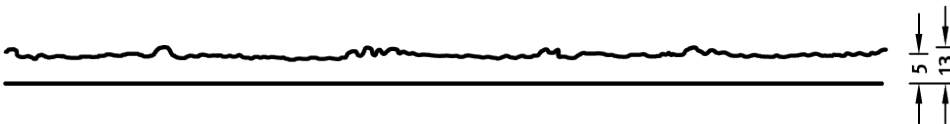

2/227 TIRARI

A wood pattern with the rough-flawy, dry texture of wood.

DIMENSIONS

Uses	Dimensions (mm)	Order Number
100	▲ 6000 × ► 3000	C 2227
50	-	-
10	-	-

100-timer formliners are supplied in an individual dimension within the maximum indicated dimensions.

The specified widths of the 10-timer and 50-timer formliners are a fixed dimension and ensure the continuity of the structure in the case of linear patterns. The longitudinal direction of the pattern is variable and can be ordered from 1 m up to the maximum dimension in 10 cm steps.