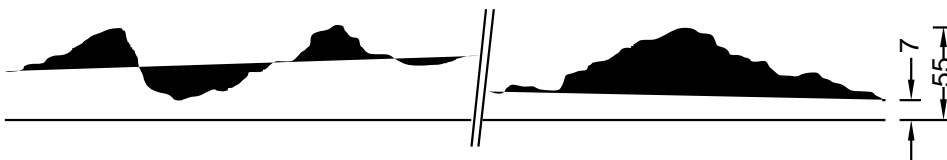

2/235 KERRY

A rock pattern, with indentations and air holes that are reminiscent of a foam carpet.

DIMENSIONS

Uses	Dimensions (mm)	Order Number
100	▲ 4975 × ► 1975	C 2235
50	▲ 4500 × ► 1000	F 2235
10	▲ 4500 × ► 1000	T 2235

100-timer formliners are supplied in an individual dimension within the maximum indicated dimensions.

The specified widths of the 10-timer and 50-timer formliners are a fixed dimension and ensure the continuity of the structure in the case of linear patterns. The longitudinal direction of the pattern is variable and can be ordered from 1 m up to the maximum dimension in 50 cm steps.