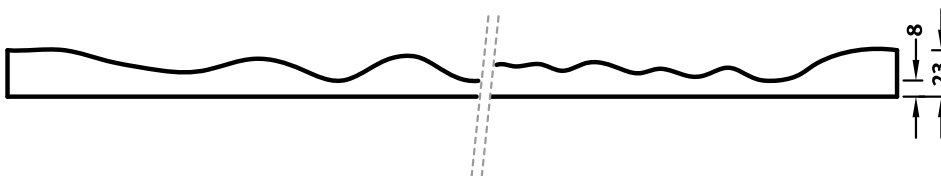

## 2/241 HAWAII

A shallow, curtain-like pattern. The pattern appears light and fresh and lends an air of modernity to the façade.

### DIMENSIONS

Uses	Dimensions (mm)	Order Number
100	▲ 7400 × ► 4000	C 2241
50	-	-
10	-	-

100-timer formliners are supplied in an individual dimension within the maximum indicated dimensions.

The specified widths of the 10-timer and 50-timer formliners are a fixed dimension and ensure the continuity of the structure in the case of linear patterns. The longitudinal direction of the pattern is variable and can be ordered from 1 m up to the maximum dimension in 50 cm steps.