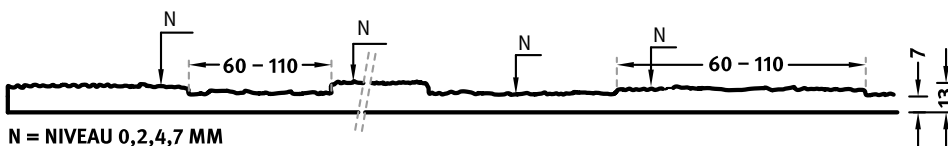

2/25 EDER

A vertically running wood pattern with irregularly wide, adjacently rowed boards. The smooth surface creates the look of a wooden wall.

DIMENSIONS

Uses	Dimensions (mm)	Order Number
100	▲ 5800 × ► 3800	C 2025
50	▲ 5500 × ► 1000	F 2025
10	-	-

100-timer formliners are supplied in an individual dimension within the maximum indicated dimensions.

The specified widths of the 10-timer and 50-timer formliners are a fixed dimension and ensure the continuity of the structure in the case of linear patterns. The longitudinal direction of the pattern is variable and can be ordered from 1 m up to the maximum dimension in 50 cm steps.