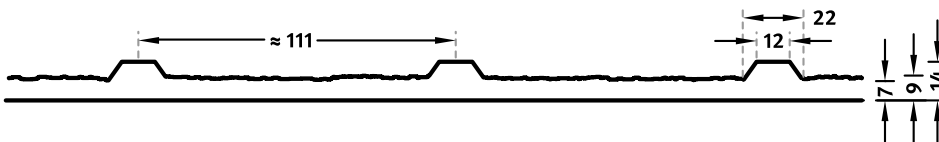

## 2/26 ELBE

A vertically running wood pattern. Equally spaced out boards, separated by a wider joint, creating an even look on the façade.

### DIMENSIONS

Uses	Dimensions (mm)	Order Number
100	▲ 5500 × ► 3440	C 2026
50	▲ 5500 × ► 1000	F 2026
10	-	-

100-timer formliners are supplied in an individual dimension within the maximum indicated dimensions.

The specified widths of the 10-timer and 50-timer formliners are a fixed dimension and ensure the continuity of the structure in the case of linear patterns. The longitudinal direction of the pattern is variable and can be ordered from 1 m up to the maximum dimension in 50 cm steps.