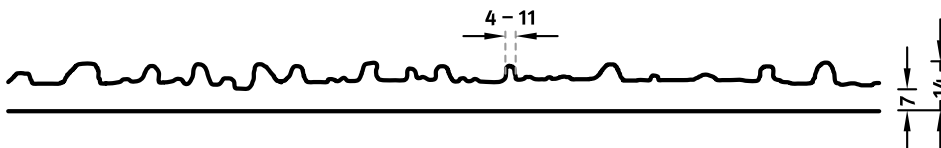

2/31 ILLER

A vertically running wood pattern. Narrow, varyingly long branches lend a bamboo look to the façade.

DIMENSIONS

Uses	Dimensions (mm)	Order Number
100	▲ 6700 × ► 3800	C 2031
50	▲ 6000 × ► 1000	F 2031
10	▲ 6000 × ► 1000	T 2031

100-timer formliners are supplied in an individual dimension within the maximum indicated dimensions.

The specified widths of the 10-timer and 50-timer formliners are a fixed dimension and ensure the continuity of the structure in the case of linear patterns. The longitudinal direction of the pattern is variable and can be ordered from 1 m up to the maximum dimension in 50 cm steps.