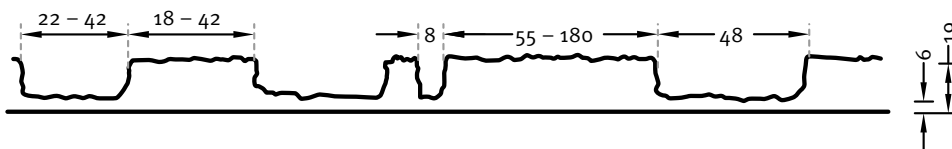

2/45 ODER

An abstract pattern with a coarse surface texture. Differently-sized sticks are arranged at varying heights and enliven the façade.

DIMENSIONS

Uses	Dimensions (mm)	Order Number
100	▲ 7300 × ► 3800	C 2045
50	▲ 6000 × ► 1000	F 2045
10	▲ 6000 × ► 1000	T 2045

100-timer formliners are supplied in an individual dimension within the maximum indicated dimensions.

The specified widths of the 10-timer and 50-timer formliners are a fixed dimension and ensure the continuity of the structure in the case of linear patterns. The longitudinal direction of the pattern is variable and can be ordered from 1 m up to the maximum dimension in 50 cm steps.