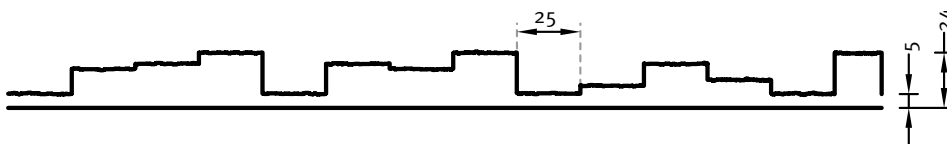

## 2/47 RHEIN

A vertically running wood pattern. Small, length-wise diced wooden elements on different levels create a lively, rough surface.

### DIMENSIONS

| Uses | Dimensions (mm) | Order Number |
|------|-----------------|--------------|
| 100  | ▲ 7300 × ► 3800 | C 2047       |
| 50   | ▲ 6000 × ► 1000 | F 2047       |
| 10   | ▲ 6000 × ► 1000 | T 2047       |

100-timer formliners are supplied in an individual dimension within the maximum indicated dimensions.

The specified widths of the 10-timer and 50-timer formliners are a fixed dimension and ensure the continuity of the structure in the case of linear patterns. The longitudinal direction of the pattern is variable and can be ordered from 1 m up to the maximum dimension in 50 cm steps.