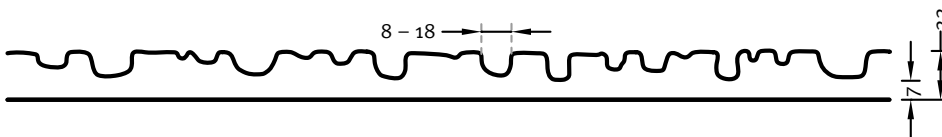

2/48 RUHR

A vertically running wood pattern with varyingly long and wide branches, that in part connect and merge.

DIMENSIONS

Uses	Dimensions (mm)	Order Number
100	▲ 7250 × ► 3800	C 2048
50	▲ 6000 × ► 1000	F 2048
10	▲ 6000 × ► 1000	T 2048

100-timer formliners are supplied in an individual dimension within the maximum indicated dimensions.

The specified widths of the 10-timer and 50-timer formliners are a fixed dimension and ensure the continuity of the structure in the case of linear patterns. The longitudinal direction of the pattern is variable and can be ordered from 1 m up to the maximum dimension in 50 cm steps.