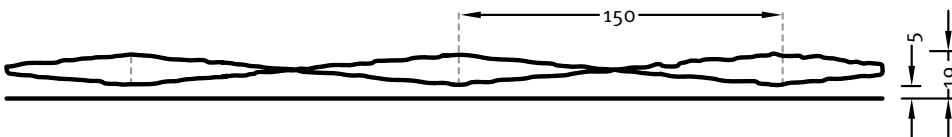

2/53 WESER

An abstract pattern with a light surface texture. Skewed, even squares are arranged like a chess board.

DIMENSIONS

Uses	Dimensions (mm)	Order Number
100	▲ 7300 × ► 3800	C 2053
50	▲ 6000 × ► 1000	F 2053
10	▲ 6000 × ► 1000	T 2053

100-timer formliners are supplied in an individual dimension within the maximum indicated dimensions.

The specified widths of the 10-timer and 50-timer formliners are a fixed dimension and ensure the continuity of the structure in the case of linear patterns. The longitudinal direction of the pattern is variable and can be ordered from 1 m up to the maximum dimension in 50 cm steps.