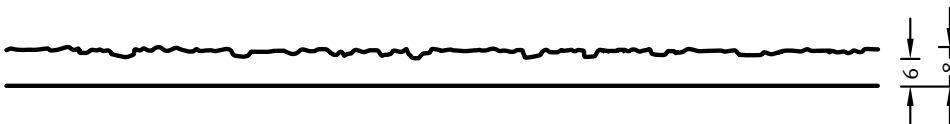

2/61 THAMES

Thanks to its surface with a broomstick structure, this fantasy structure is also suitable for use in the floor area.

DIMENSIONS

Uses	Dimensions (mm)	Order Number
100	▲ 7800 × ► 3800	C 2061
50	▲ 6000 × ► 1000	F 2061
10	-	-

100-timer formliners are supplied in an individual dimension within the maximum indicated dimensions.

The specified widths of the 10-timer and 50-timer formliners are a fixed dimension and ensure the continuity of the structure in the case of linear patterns. The longitudinal direction of the pattern is variable and can be ordered from 1 m up to the maximum dimension in 10 cm steps.