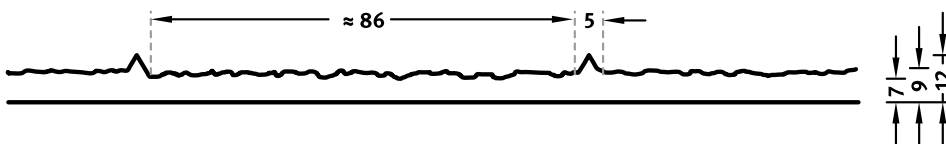

2/74 URAL

A vertically running wood pattern in a board look with slightly visible grains. The joint width is 6 millimeters.

DIMENSIONS

Uses	Dimensions (mm)	Order Number
100	▲ 5500 × ► 3900	C 2074
50	▲ 5500 × ► 1000	F 2074
10	-	-

100-timer formliners are supplied in an individual dimension within the maximum indicated dimensions.

The specified widths of the 10-timer and 50-timer formliners are a fixed dimension and ensure the continuity of the structure in the case of linear patterns. The longitudinal direction of the pattern is variable and can be ordered from 1 m up to the maximum dimension in 10 cm steps.