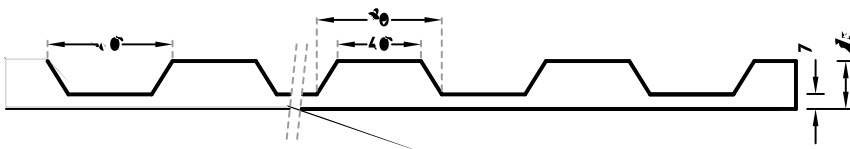

## 2/75 KÖCHER

A clear and smooth rib pattern with vertically aligned ribs, separated by 40-millimeter wide joints.

### DIMENSIONS

Uses	Dimensions (mm)	Order Number
100	▲ 5500 × ► 1000	C 2075
50	▲ 5500 × ► 1000	F 2075
10	▲ 5500 × ► 1000	T 2075

100-timer formliners are supplied in an individual dimension within the maximum indicated dimensions.

The specified widths of the 10-timer and 50-timer formliners are a fixed dimension and ensure the continuity of the structure in the case of linear patterns. The longitudinal direction of the pattern is variable and can be ordered from 1 m up to the maximum dimension in 10 cm steps.