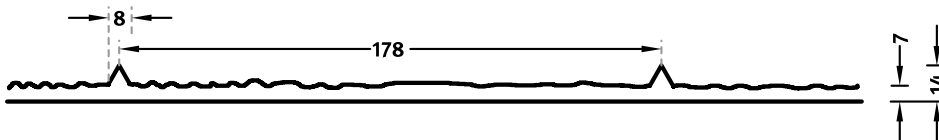

2/82 COLORADO

A vertically running wood pattern with clear signs of the tree-rings. The joint width is 8 millimeters.

DIMENSIONS

Uses	Dimensions (mm)	Order Number
100	▲ 3000 × ► 1070	C 2082
50	-	-
10	-	-

100-timer formliners are supplied in an individual dimension within the maximum indicated dimensions.

The specified widths of the 10-timer and 50-timer formliners are a fixed dimension and ensure the continuity of the structure in the case of linear patterns. The longitudinal direction of the pattern is variable and can be ordered from 1 m up to the maximum dimension in 50 cm steps.