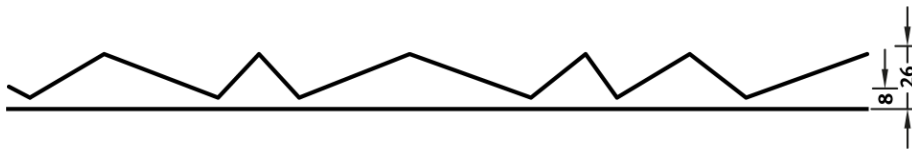

HAZE 2/254

The fantasy structure shows polygons of different sizes arranged next to each other, which give the texture a dominant abruptness. Clear corners and edges create a heterogeneous surface that makes the the façade into the limelight.

DIMENSIONS

Uses	Dimensions (mm)	Order Number
100	▲ 6000 × ► 3000	C2254

100-timer formliners are supplied in an individual dimension within the maximum indicated dimensions.

The specified widths of the 10-timer and 50-timer formliners are a fixed dimension and ensure the continuity of the structure in the case of linear patterns. The longitudinal direction of the pattern is variable and can be ordered from 1 m up to the maximum dimension in 50 cm steps.