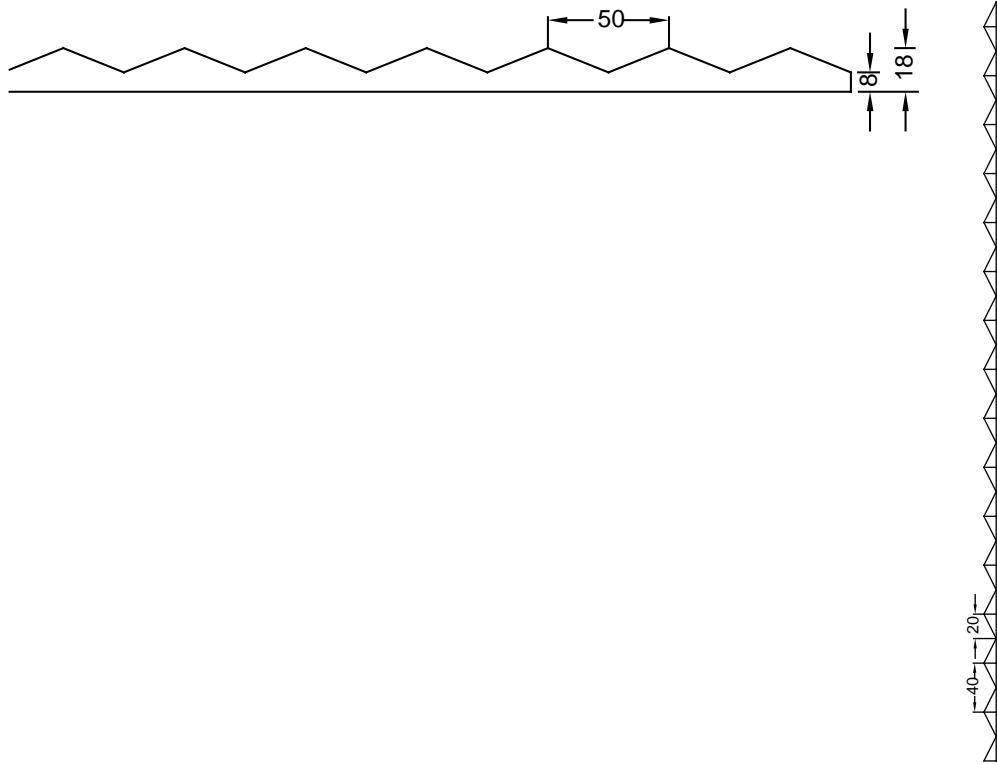

ORIGAMI 2/256

An abstract structure with hexagonal pyramids, which gives the surface a feeling of folded origami leaves.

DIMENSIONS

Uses	Dimensions (mm)	Order Number
100	▲ 6000 × ► 1000	C2256
50	▲ 6000 × ► 1000	F2256

100-timer formliners are supplied in an individual dimension within the maximum indicated dimensions.

The specified widths of the 10-timer and 50-timer formliners are a fixed dimension and ensure the continuity of the structure in the case of linear patterns. The longitudinal direction of the pattern is variable and can be ordered from 1 m up to the maximum dimension in 50 cm steps.