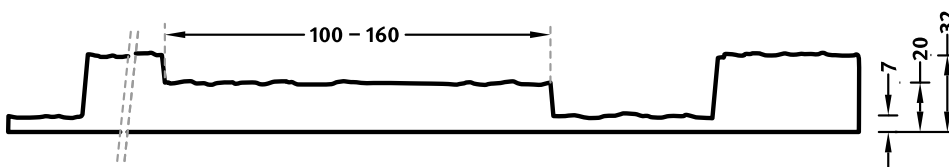

uses

We guarantee 100 uses for molds of series C, 50 uses of series A, 10 uses of series E.