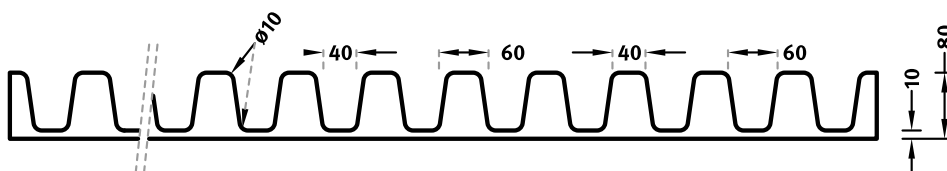

uses

We guarantee 100 uses for molds of series C, 50 uses of series A, 10 uses of series E.