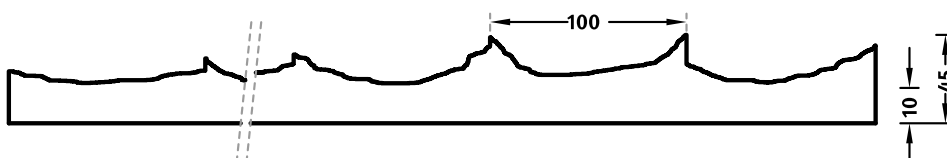

uses

We guarantee 100 uses for molds of series C, 50 uses of series A, 10 uses of series E.