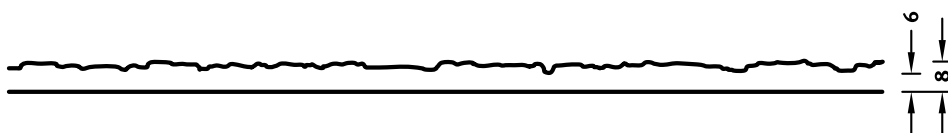

uses

We guarantee 100 uses for molds of series C, 50 uses of series A, 10 uses of series E.