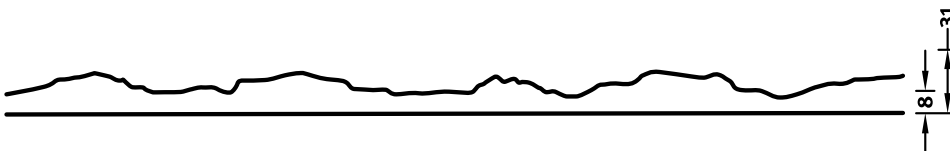

uses

We guarantee 100 uses for molds of series C, 50 uses of series A, 10 uses of series E.