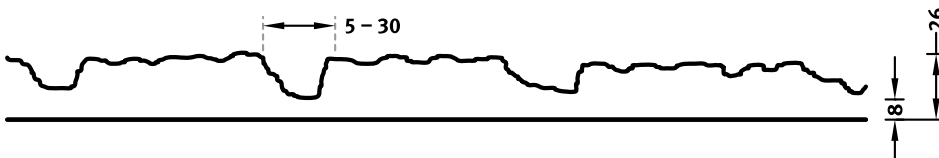

uses

We guarantee 100 uses for molds of series C, 50 uses of series A, 10 uses of series E.