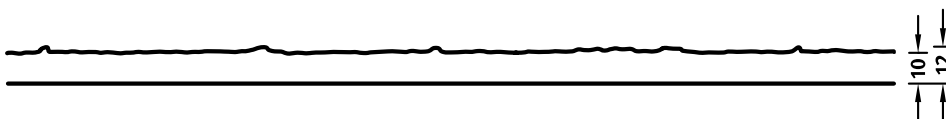

uses

We guarantee 100 uses for molds of series C, 50 uses of series A, 10 uses of series E.