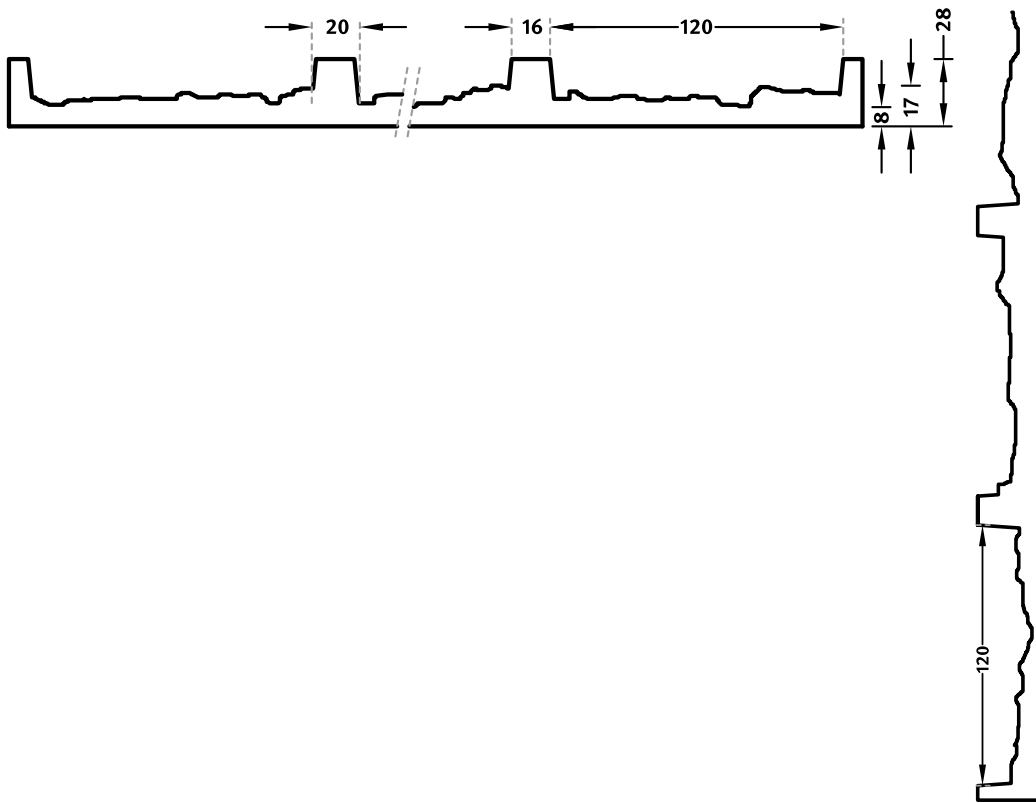

RECKLI HEADQUARTERS

Do you have a question about our products
and would like to get in touch? You can call us
on the following number:

+49 2323 1706-0

RECKLI GmbH
Gewerkenstr. 9a
44628 Herne
Germany
Fax: +49 2323 1706-50
Mail: info@reckli.com
www.reckli.com