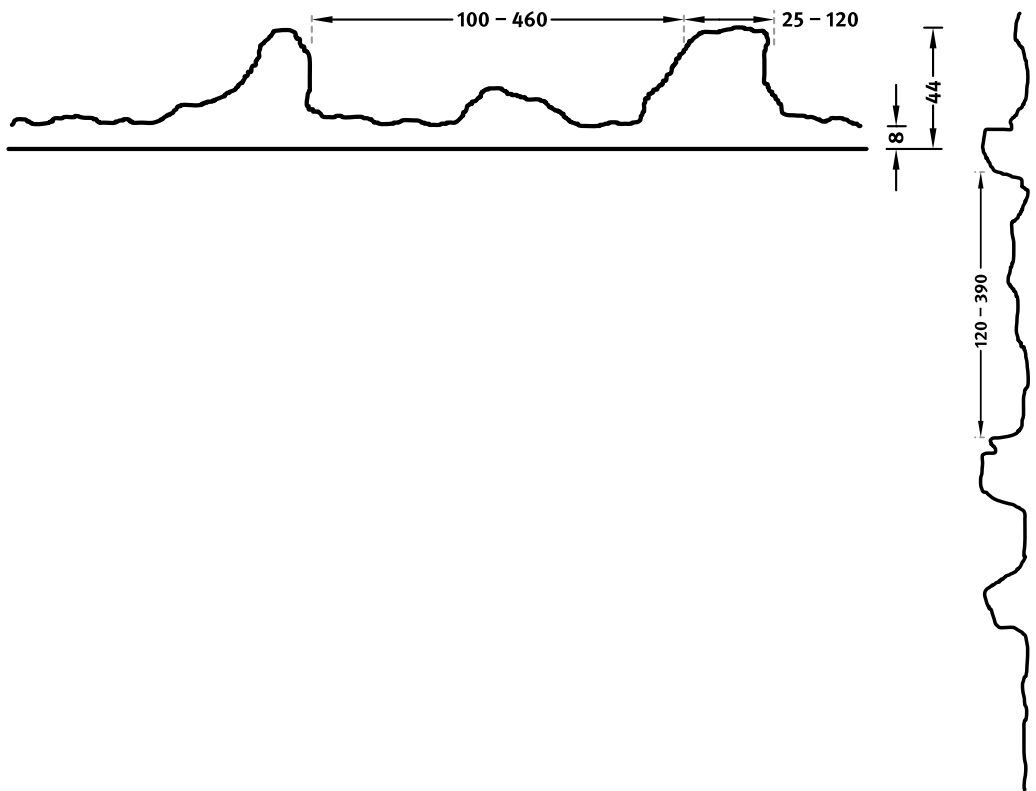

RECKLI HEADQUARTERS

Do you have a question about our products
and would like to get in touch? You can call us
on the following number:

+49 2323 1706-0

RECKLI GmbH
Gewerkenstr. 9a
44628 Herne
Germany
Fax: +49 2323 1706-50
Mail: info@reckli.com
www.reckli.com