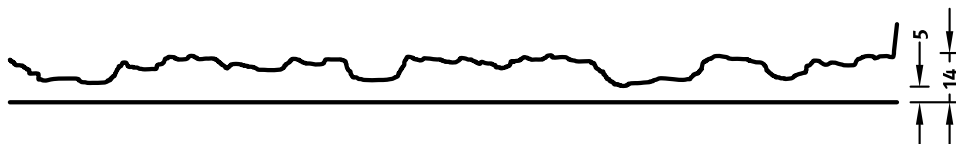

uses

We guarantee 100 uses for molds of series C, 50 uses of series A, 10 uses of series E.