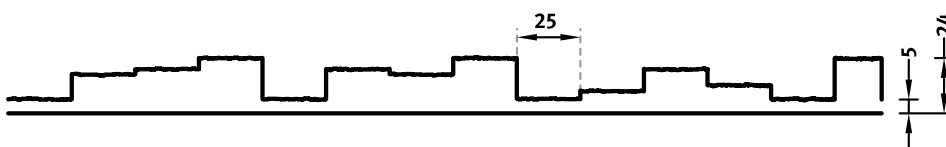

uses

We guarantee 100 uses for molds of series C, 50 uses of series A, 10 uses of series E.