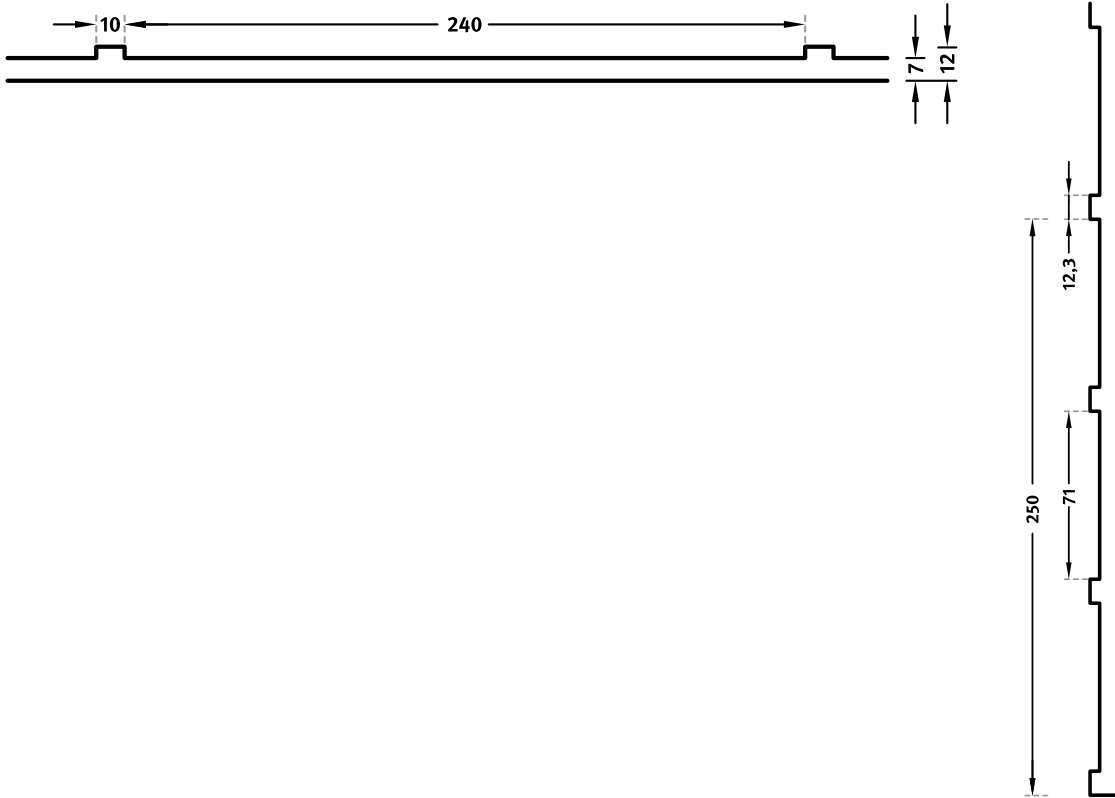

RECKLI HEADQUARTERS

Do you have a question about our products
and would like to get in touch? You can call us
on the following number:

+49 2323 1706-0

RECKLI GmbH
Gewerkenstr. 9a
44628 Herne
Germany
Fax: +49 2323 1706-50
Mail: info@reckli.com
www.reckli.com