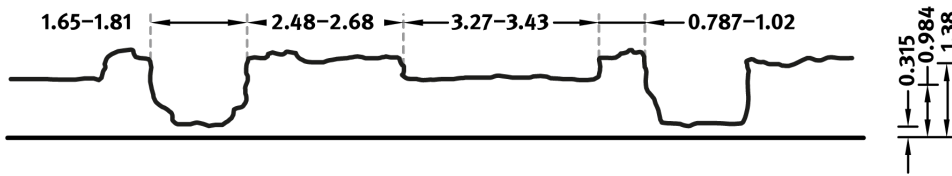

1/01 AMRUM

A brickwork-like abstract pattern. An invigorating effect is created through the alternatingly protruding and receding coated plates.

DIMENSIONS

Uses	Dimensions (in)	Order Number
10	▲ 196.85 × ► 38.98	E 1001

100-timer formliners are supplied in an individual dimension within the maximum indicated dimensions.

The specified widths of the 10-timer and 50-timer formliners are a fixed dimension and ensure the continuity of the structure in the case of linear patterns. The longitudinal direction of the pattern is variable and can be ordered from 1 m up to the maximum dimension in 50 cm steps.